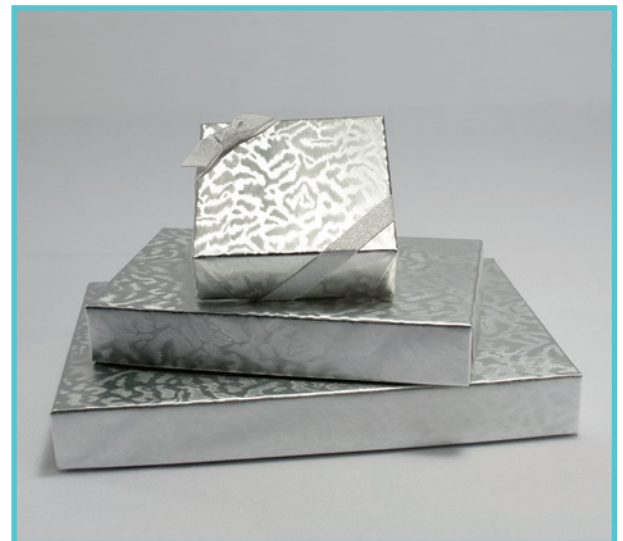

Royal Dark Blue [YKB]

Silver Lustre [SL]

Royal Silver [YS]

Description	Item#	Dimensions	Case Qty.	48 -	504 -	2,016 &
				480	1,992	Over
				Price Each	Price Each	Price Each
3 oz. Square Cover & Base	1269SU[...]	3 1/2 x 3 1/2 x 1 1/8	24			
1/2 lb. Rectangular Cover & Base	1370SU[...]	7 x 4 3/8 x 1 1/8	24			
1 lb. Rectangular Cover & Base	1400SU[...]	9 3/8 x 6 x 1 1/8	24			
2 lb. Rectangular Cover & Base	1491SU[...]	12 1/16 x 9 7/16 x 1 1/8	24			