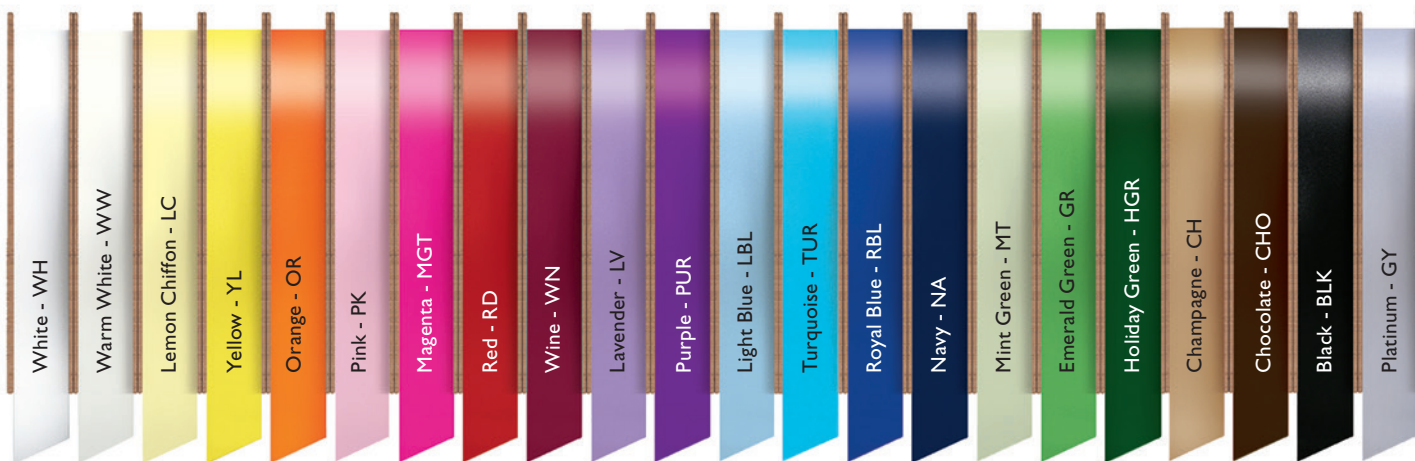

Dyna Satin Ribbon - available in 3/8" and 5/8"

Dyna Satin Ribbon is available in the colors shown below.

Dyna Satin Ribbon

3/8" - R516[...] specify color

5/8" - R58[...] specify color

Minimum order 100 feet (must be printed)

Minimum order 300 feet (1 roll)

100+ rolls call for quote

Dyna Satin Ribbon

7/8" - R78[...] specify color

Minimum order 100 feet (must be printed)

Minimum order 300 feet (1 roll)

100+ rolls call for quote