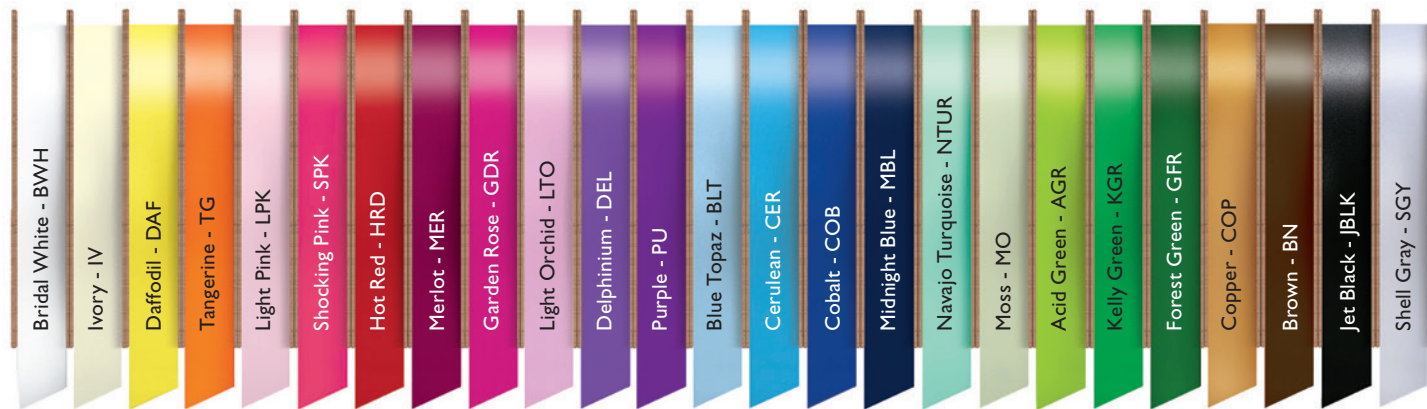

Bridal Satin Ribbon - available in 3/8" and 5/8"

Bridal Satin Ribbon is available in the colors shown below.