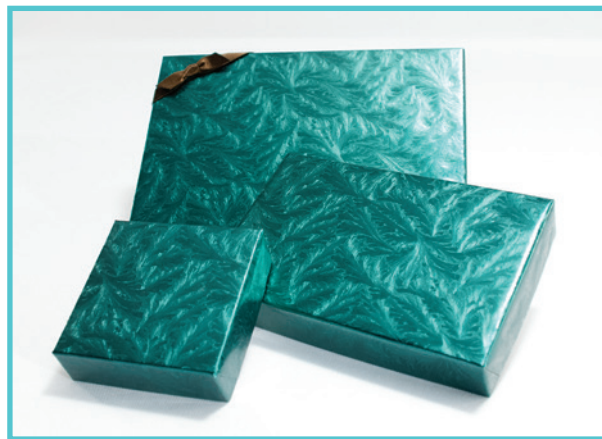

Forest Green Embossed [YFG]