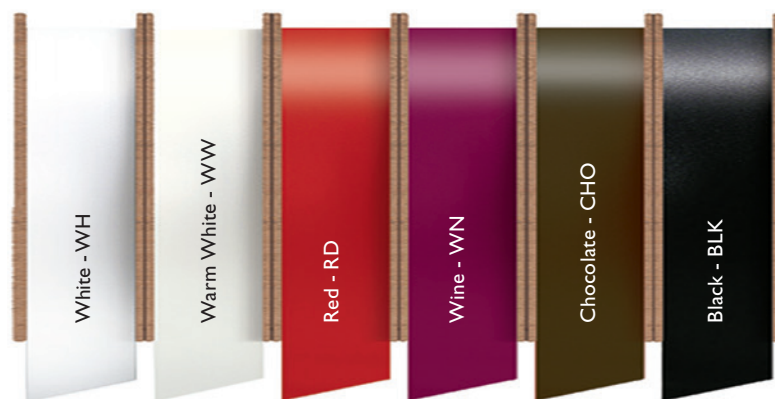

# Dyna Satin Ribbon - available in 7/8"

When ordering plain ribbon you must order a full roll.

When ordering printed ribbon, please be sure to include the following information:

- Ribbon product name and color (ex. 3/8" orange dyna satin ribbon).
- Hot Stamping color (see page 70) Please note that only satin and metallic hot stamping colors can be printed on ribbon.
- Standard Type Style (see page 62)
- Continuous or Favor set-up (examples shown on page 59)
- Amount needed (rolls, feet or pieces) As long as you have the size of each piece you need, we will help you determine the quantity of ribbon needed to fulfill your order.