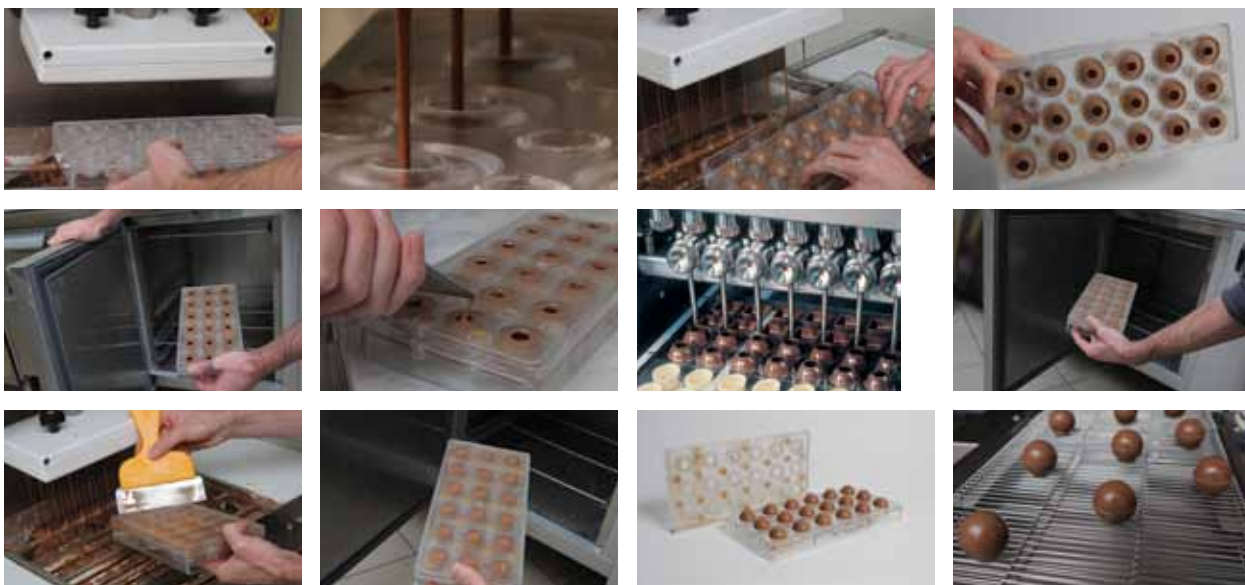

Click clack magnetic mould

CW3757

30x22x11 mm
4x8 pc/2x4 gr
275x135x24 mm

- Execution with centering pins and magnets.
- Used to assure perfect centre of double mould.
- Article is composed by 2 pieces.

Truffle mould

CW5018

27x27x29 mm
3x7 pc/12,5 gr (full chocolate)
275x135x44 (double)
recto-verso