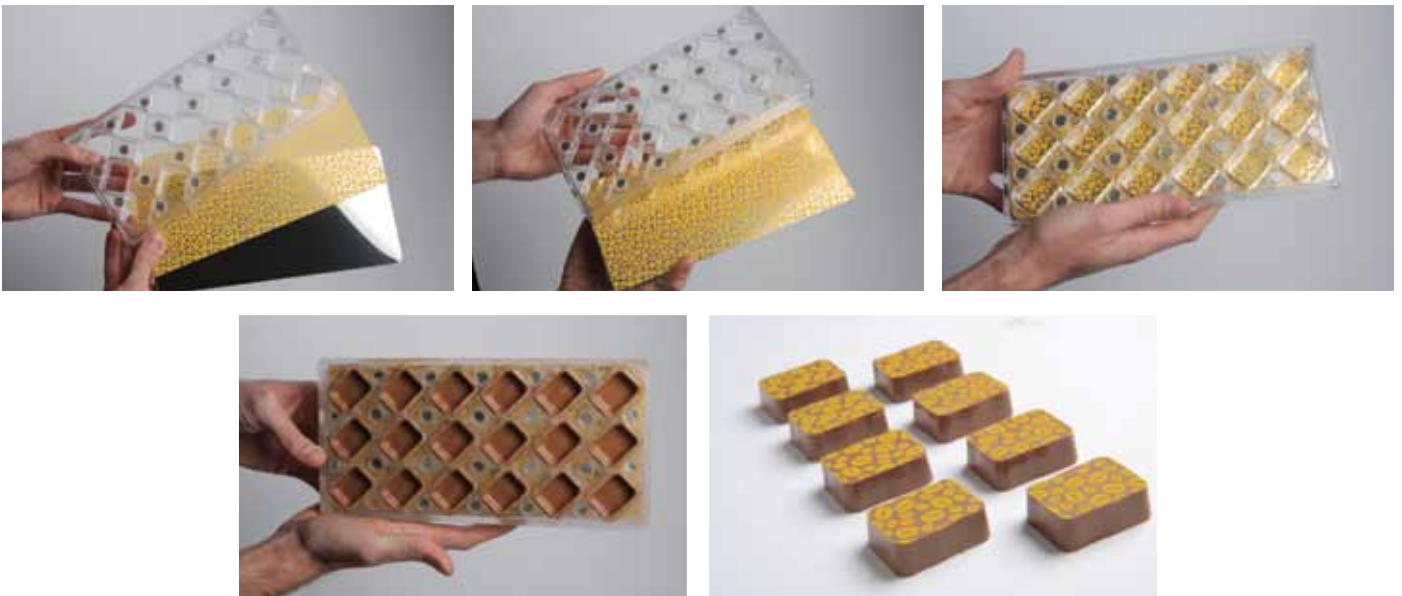

## Magnetic moulds for transfers • Magneetvormen voor transfers Moules magnétiques pour transfert • Moldes magnéticos para transfers

 Magnet Moulds are designed to furnish your chocolate creation with beautiful, colourful decorations. Chocolate World has a large assortment of standard transfer sheets. You will without a doubt find a suitable design amongst them for your chocolate. If you are however aspiring to more, we will gladly design your own exclusive transfer sheets. Chocolate World also owns one of the most user-friendly software in the world with "Chocolate Artist". Download your free demo copy today at [www.chocolate-artist.com](http://www.chocolate-artist.com)