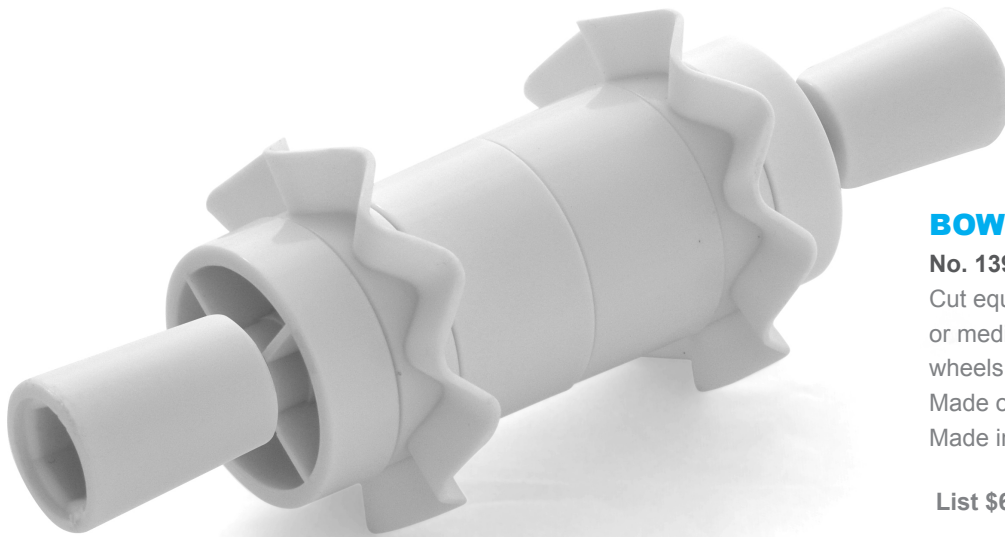

BOW AND RIBBON CUTTER

No. 13912 / UPC 0 14963 13912 7

Cut equal width strips with straight, fine fluted or medium fluted edges. Also use embossing wheels to make quilting designs. Made of ABS and stainless steel. Made in China.

List $6.90