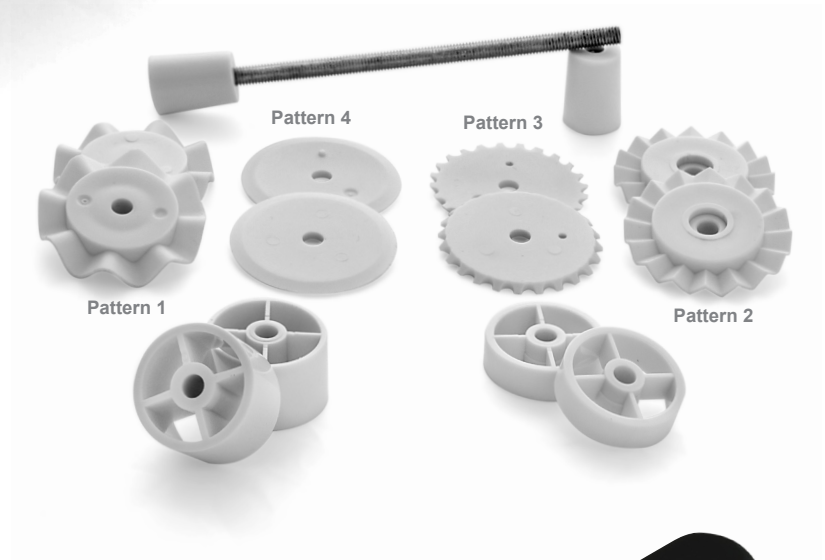

BOW AND RIBBON CUTTER

No. 13912 / UPC 0 14963 13912 7

Cut equal width strips with straight, fine fluted or medium fluted edges. Also use embossing wheels to make quilting designs. Made of ABS and stainless steel. Made in China.

List $6.90

SLOTTED / CURVED SPATULA

No. 1364 / UPC 0 14963 01364 9

Back in black.
POM handle and stainless steel blade.
Made in China.

Pack	Ctn. Wt.	Cu. Ft.
12	2.2 Lbs.	.13

List $ 10.40